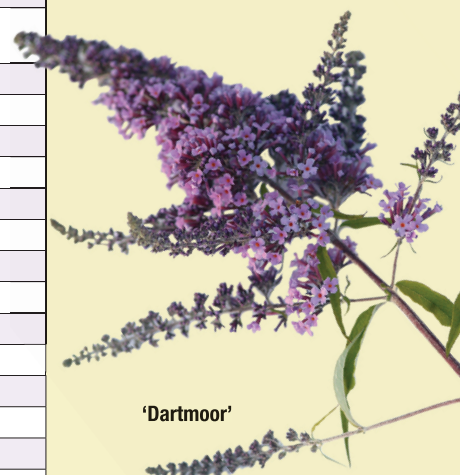

RATINGS:

- ★★★★ Excellent
- ★★★ Good
- ★★ Fair
- ★ Poor

† = Sterile

'Dartmoor'

TRIAL PARAMETERS

How long: A minimum of six years

Zone: 5b

Conditions: Full sun; well-drained, alkaline soil

Care: Minimal, allowing plants to thrive or fail under natural conditions. Plants were regularly cut back to about 12 inches in late winter.

Observations: Ornamental traits; growth and adaptation to environmental and soil conditions; disease or pest problems; plant injury or winter losses.

SOURCES:

The following mail-order plant sellers offer many of the butterfly bushes featured:

Forestfarm, Williams, Ore.; 541-846-7269; forestfarm.com

Nature Hills Nursery, Omaha, Neb.; 888-864-7663; naturehills.com

Plant Delights Nursery, Raleigh, N.C.; 919-772-4794; plantdelights.com